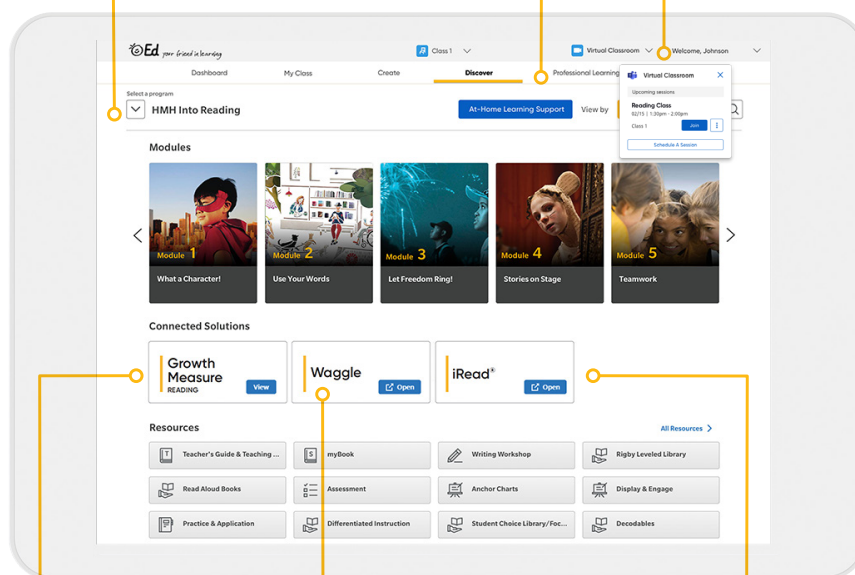

Exclusive Offer for Michigan: HMH Anywhere

All-Access Support for Remote and Hybrid Learning

HMH Anywhere™ is a new offer from HMH designed to support both remote and in-person learning through a single learning platform. The solution connects learners and educators across all grades and disciplines within one user experience and integrates with major video-conferencing tools for remote teaching.

All-Access Pass:

Get a full-year, all-access pass to ELA, math, science or social studies core instructional programs for K–6, 6–8 or 9–12.

Professional Learning:

On-demand, program-specific resources and live remote sessions through *Teacher's Corner*™.

Virtual Classroom:

One-click access to teach virtually. Perfect for whole class, 1:1 instruction, and video chats.

HMH Growth Measure:

Growth Measure provides teachers with an accurate benchmark of students' knowledge.

Waggle:

Growth Measure results feed directly into *Waggle*®, an adaptive supplemental instruction and practice solution for ELA and math.

iRead®:

Adaptive software provides targeted early fluency instruction.